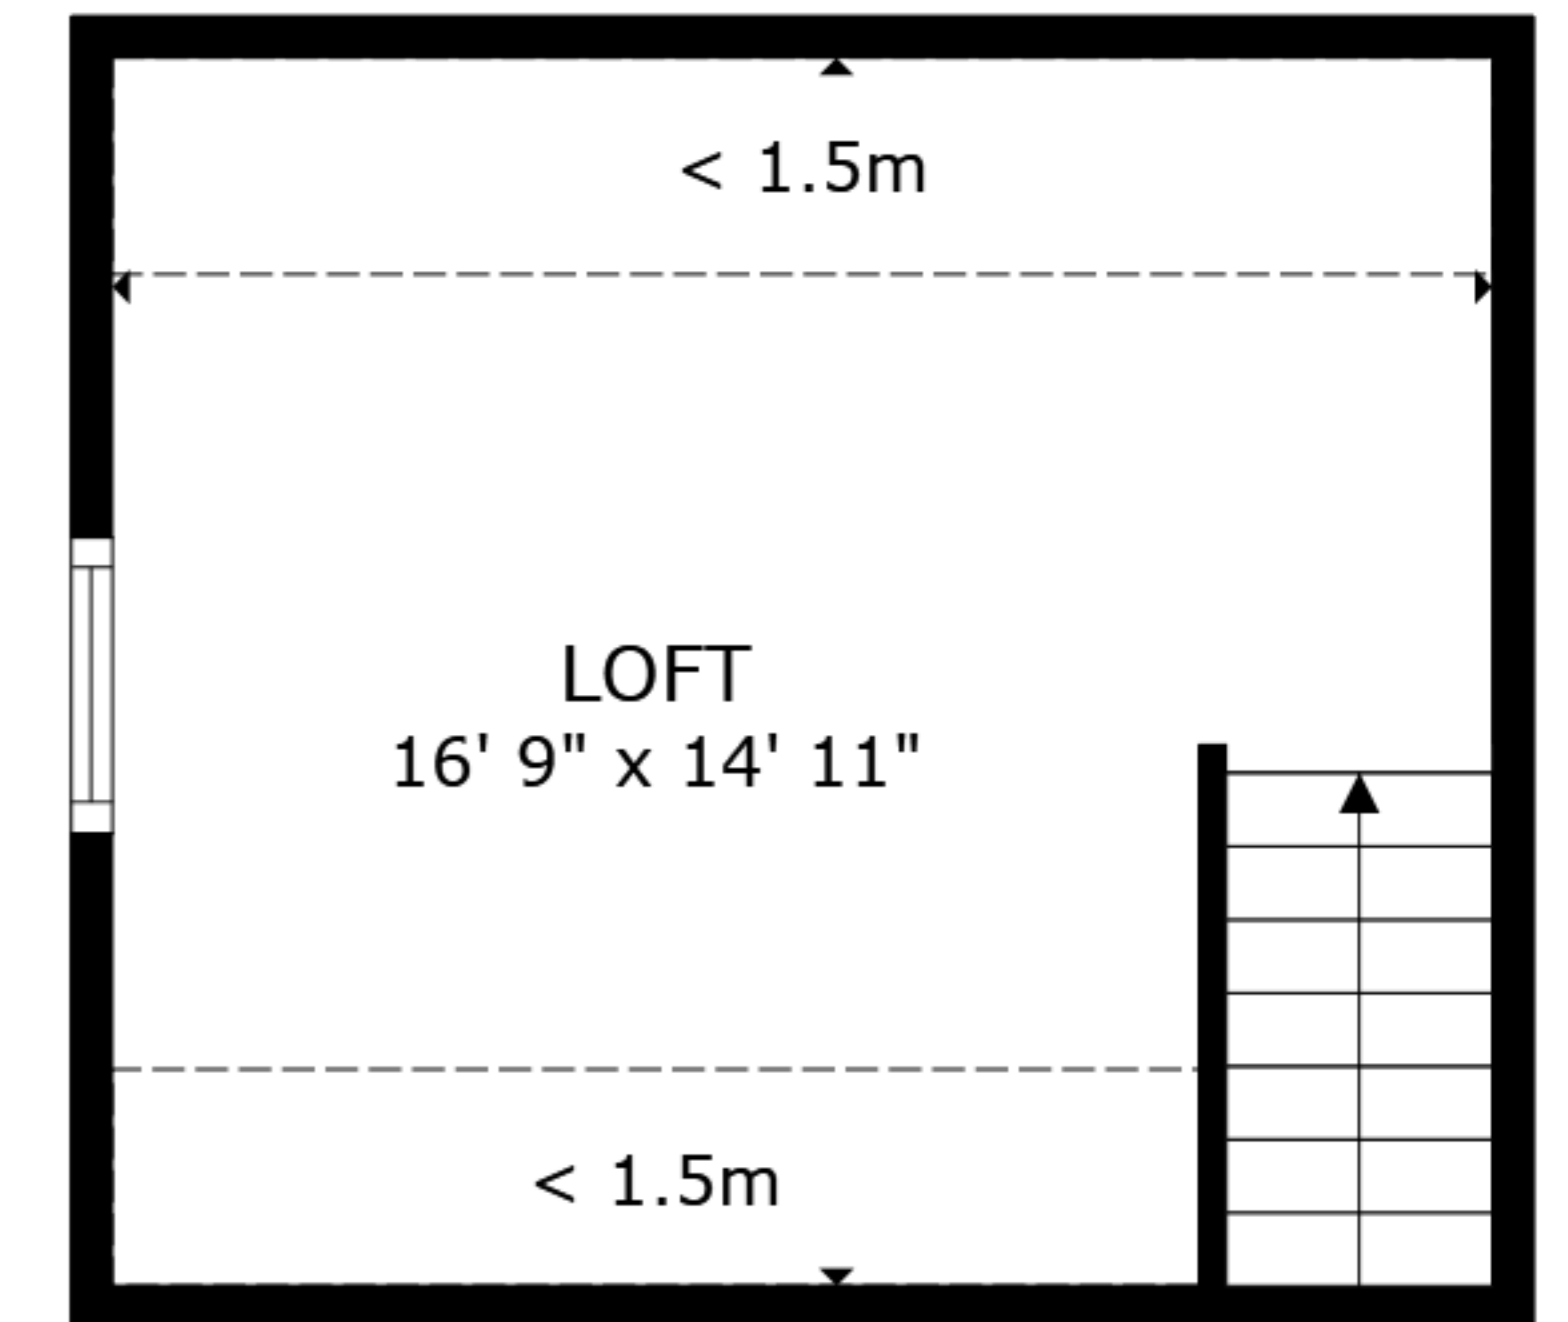

FLOOR 1

FLOOR 2

FLOOR 3

GROSS INTERNAL AREA
 FLOOR 1 813 sq.ft. FLOOR 2 851 sq.ft. FLOOR 3 170 sq.ft.
 EXCLUDED AREAS : REDUCED HEADROOM 78 sq.ft.
 TOTAL : 1,835 sq.ft.
 SIZES AND DIMENSIONS ARE APPROXIMATE, ACTUAL MAY VARY.