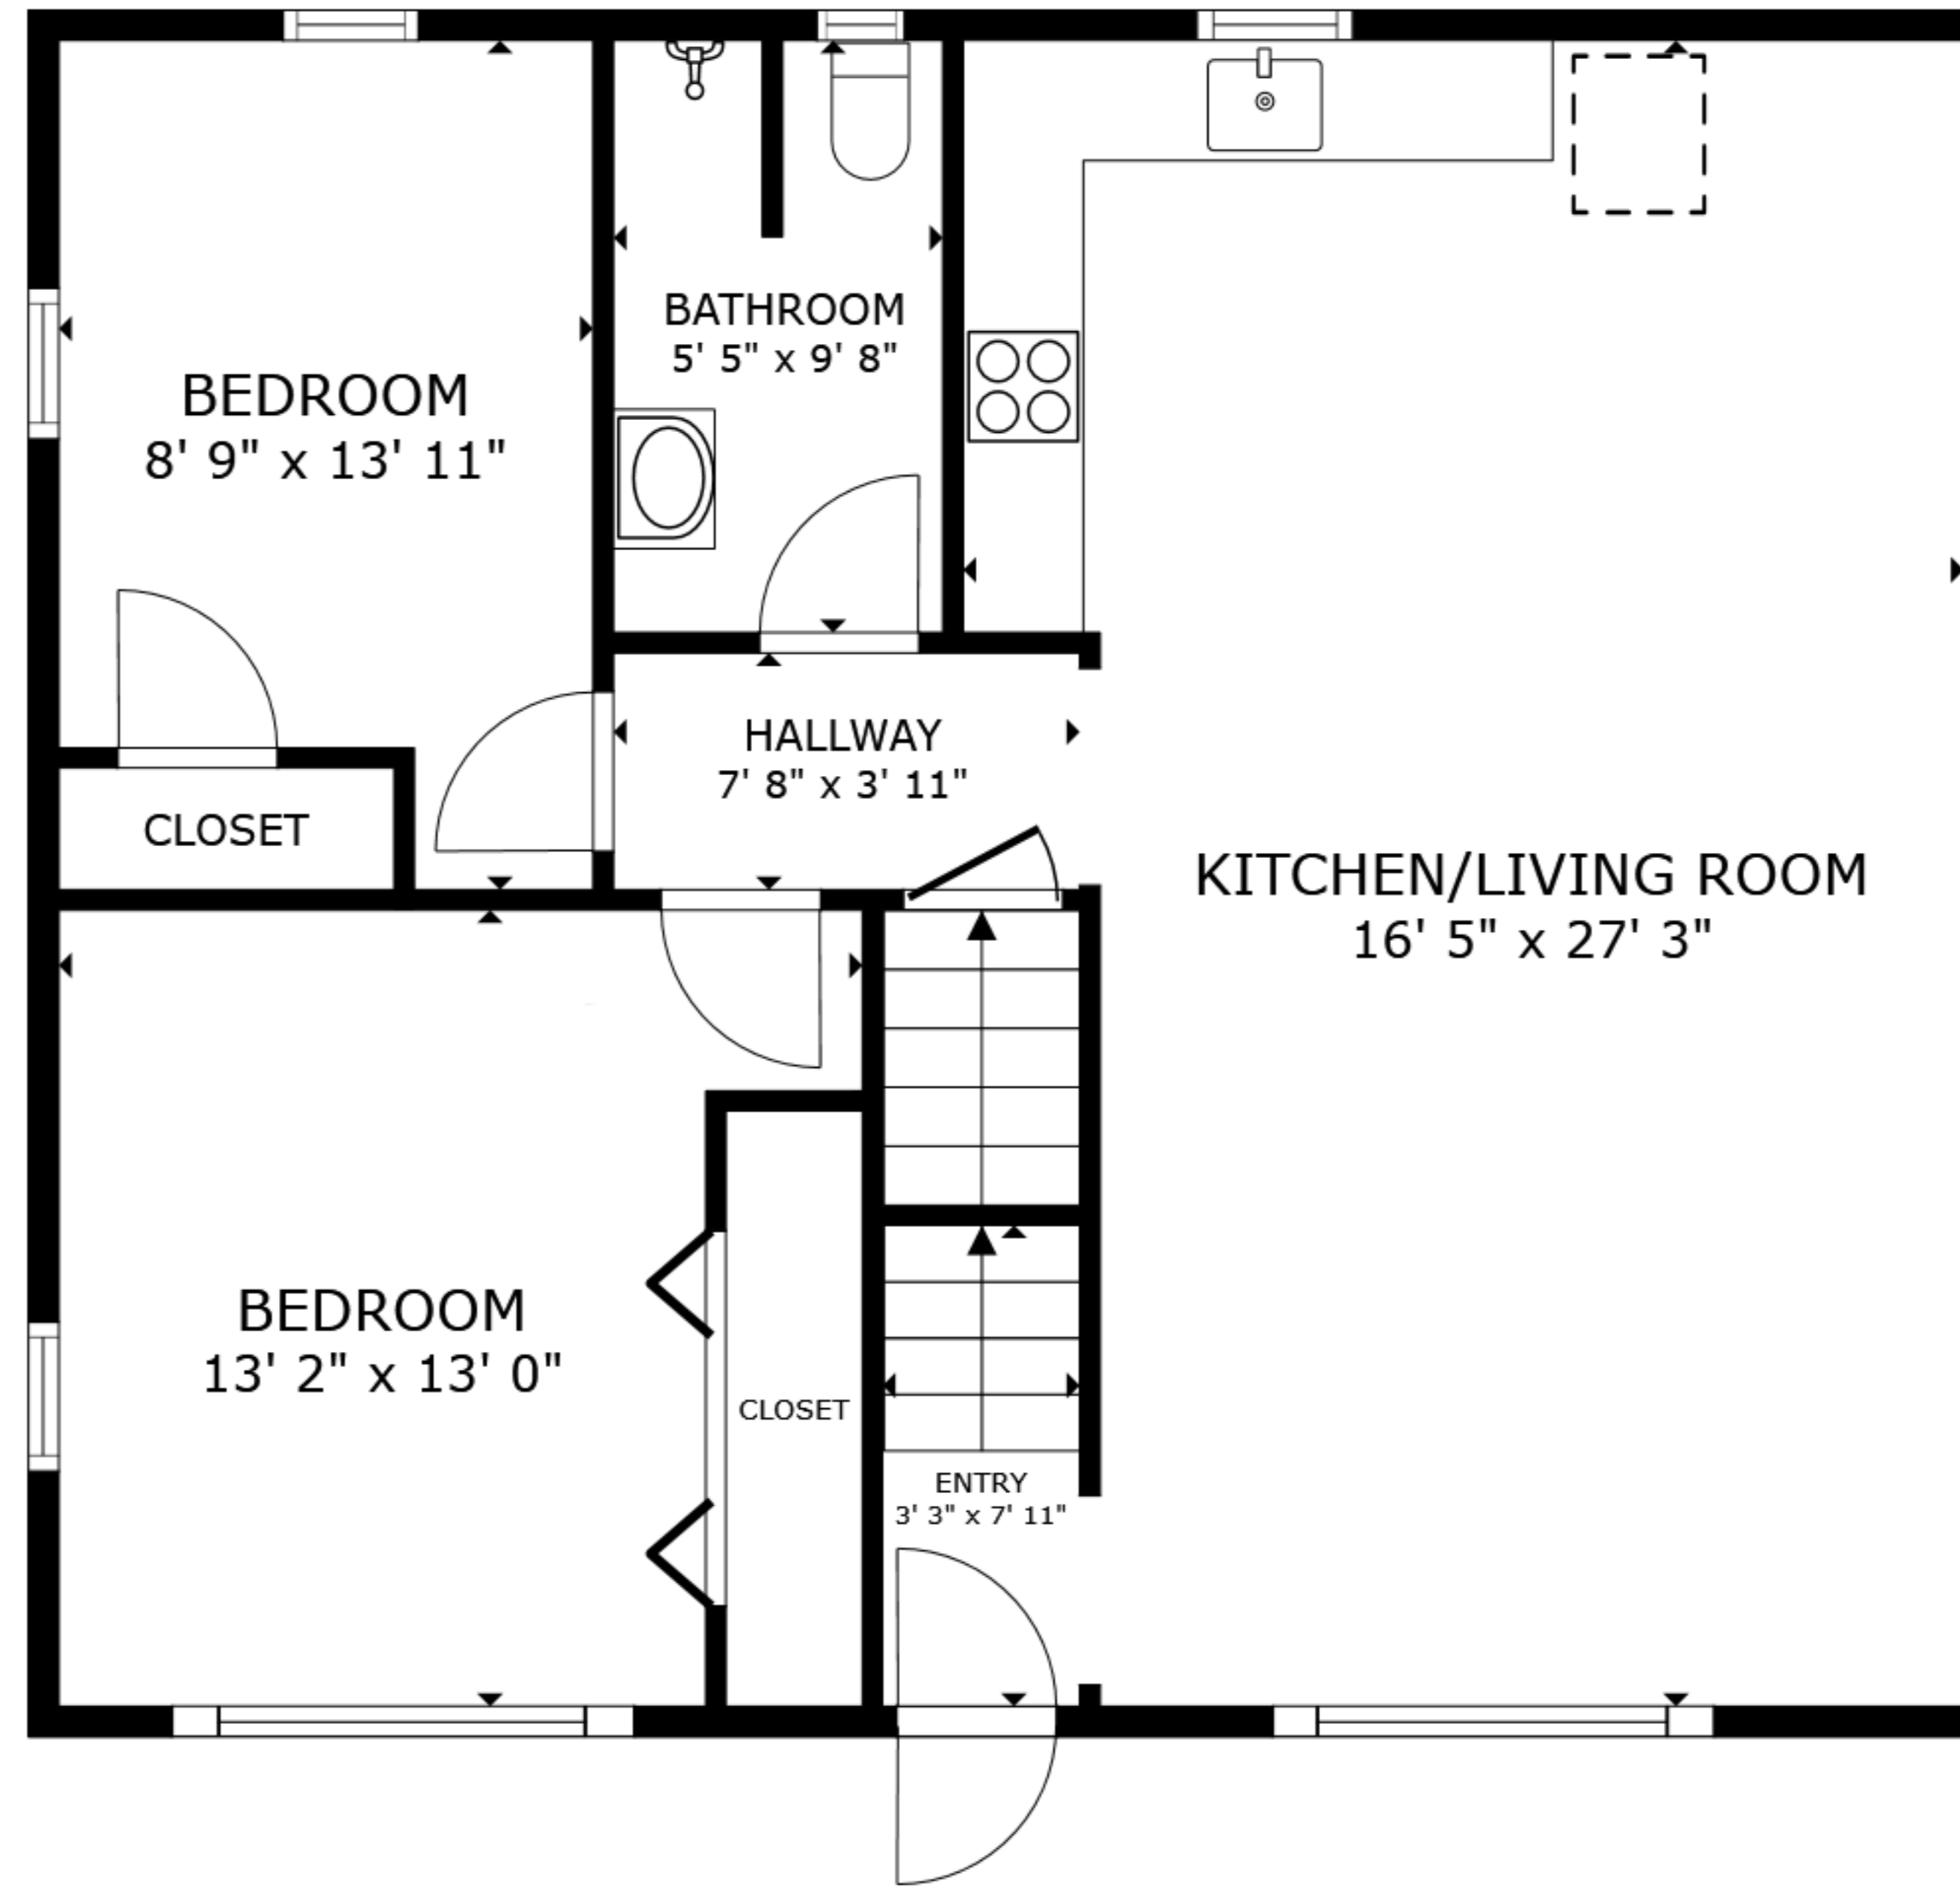

FLOOR 1

FLOOR 2

FLOOR 3

GROSS INTERNAL AREA
 FLOOR 1 813 sq.ft. FLOOR 2 851 sq.ft. FLOOR 3 170 sq.ft.
 EXCLUDED AREAS : REDUCED HEADROOM 78 sq.ft.
 TOTAL : 1,835 sq.ft.
 SIZES AND DIMENSIONS ARE APPROXIMATE, ACTUAL MAY VARY.