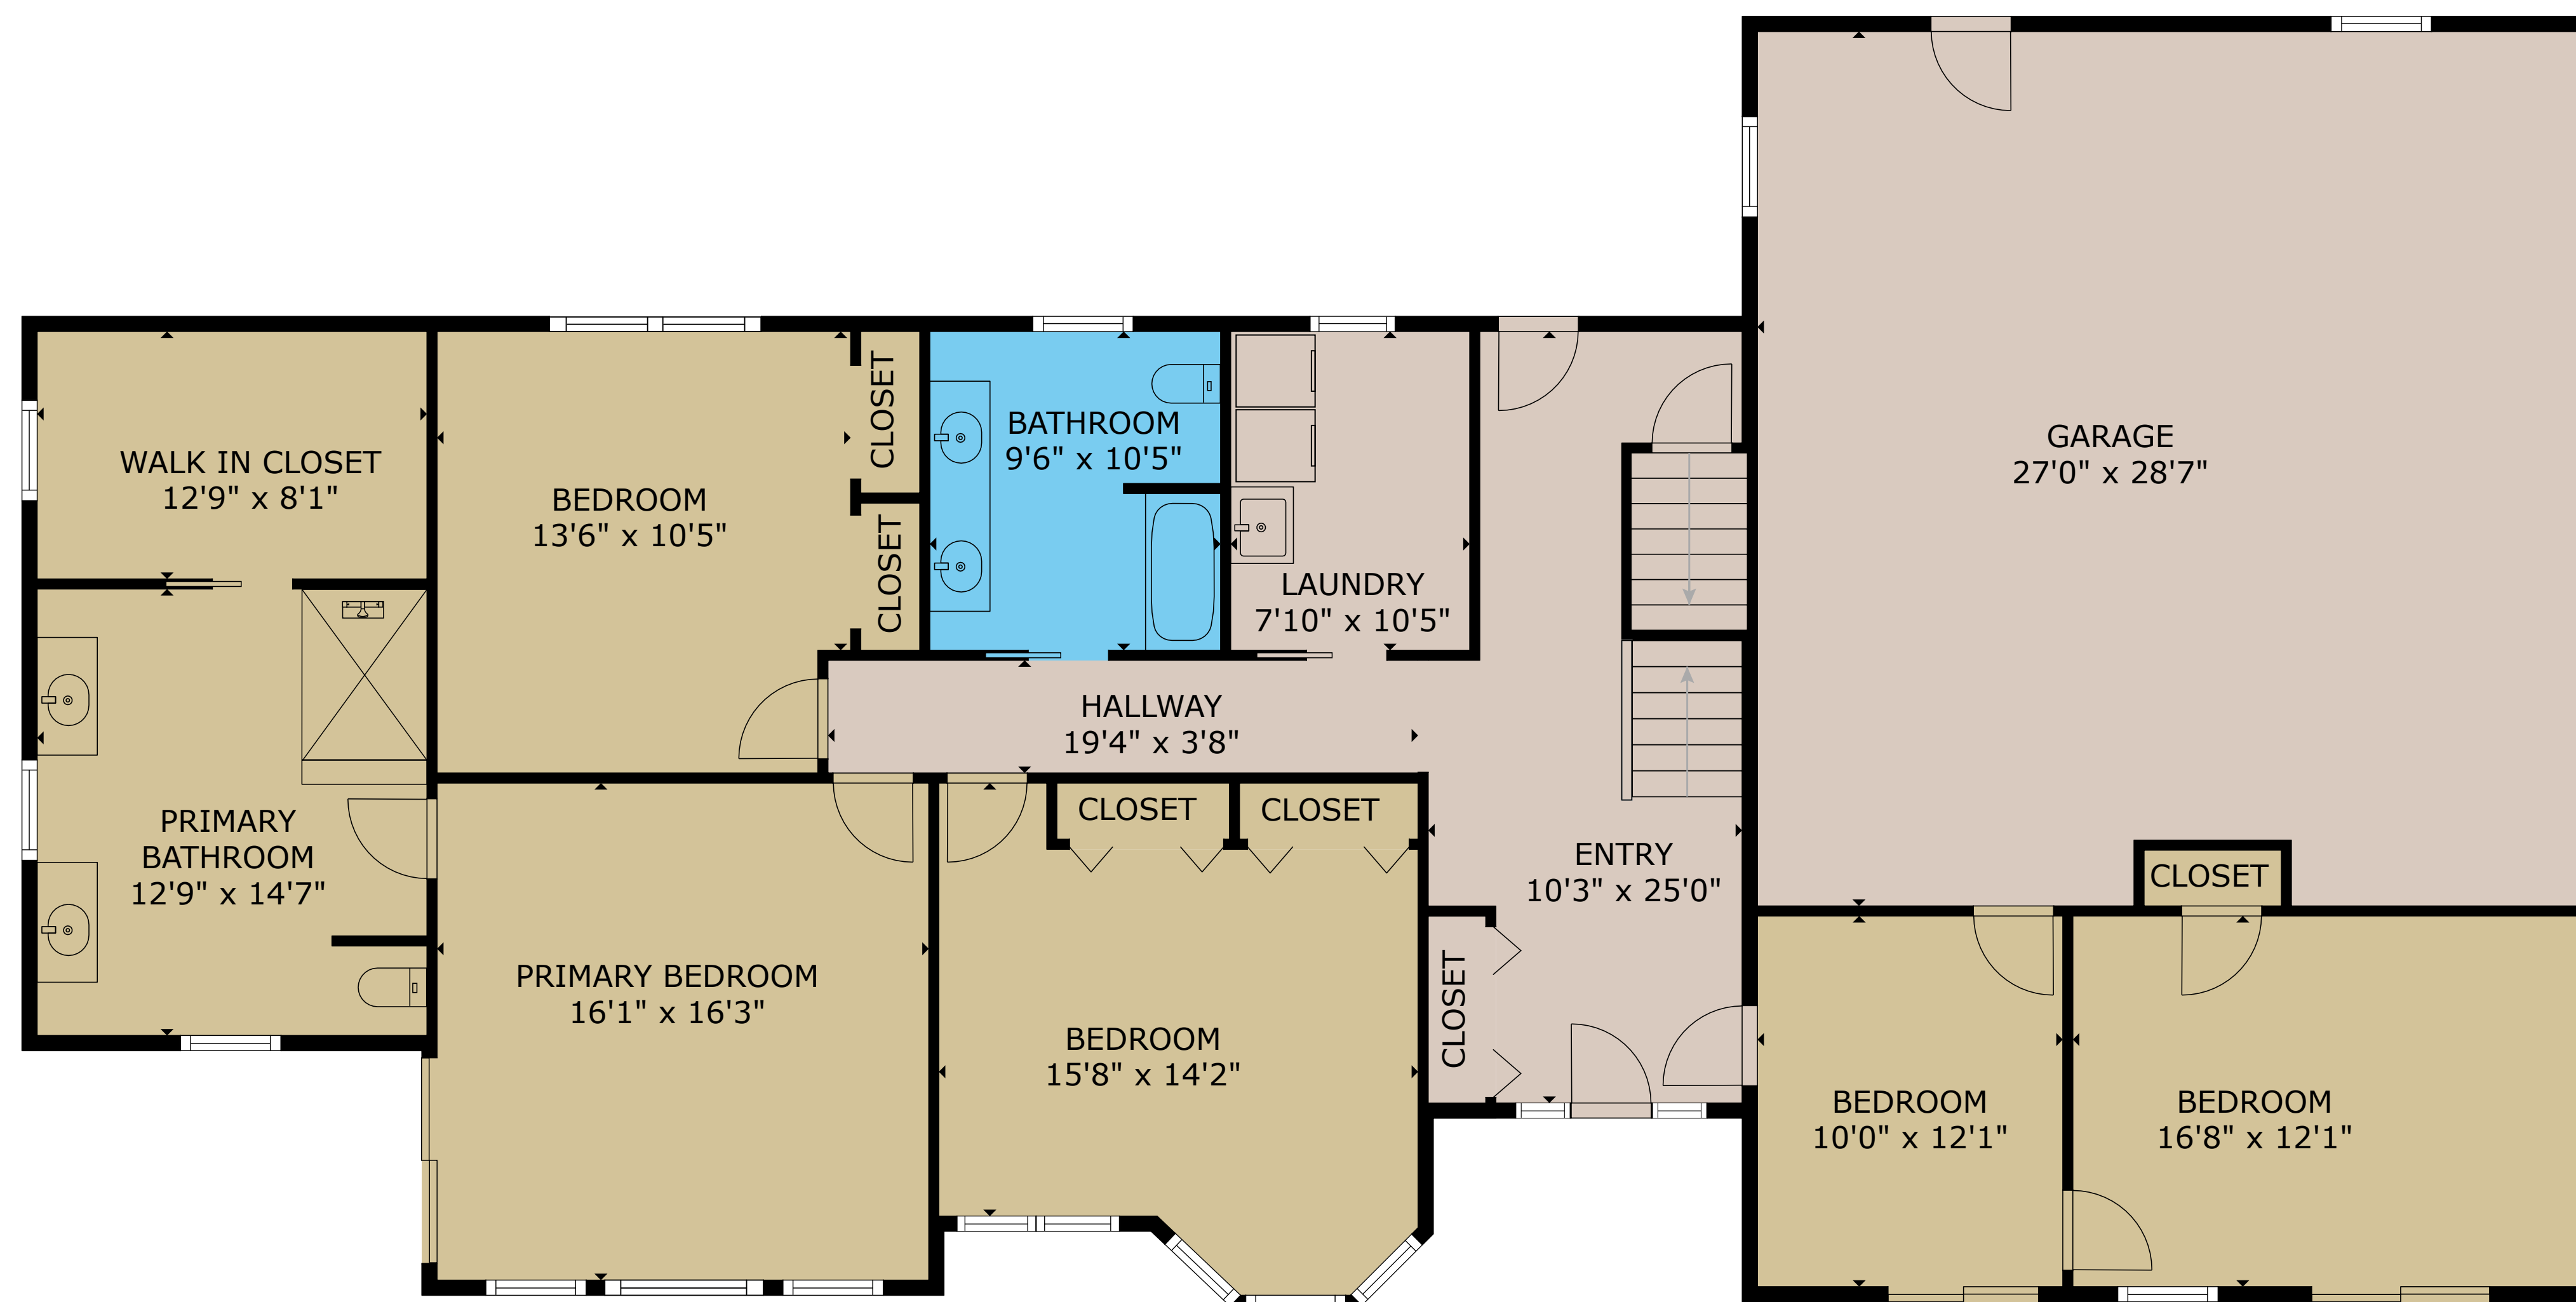

FLOOR 1

FLOOR 3

FLOOR 2

GROSS INTERNAL AREA
 FLOOR 1: 1,475 sq. ft , FLOOR 2: 1,905 sq. ft
 FLOOR 3: 2,751 sq. ft , TOTAL : 6,131 sq. ft
 EXCLUDED AREA : GARAGE: 761 sq. ft

SIZES AND DIMENSIONS ARE APPROXIMATE, ACTUAL MAY VARY.